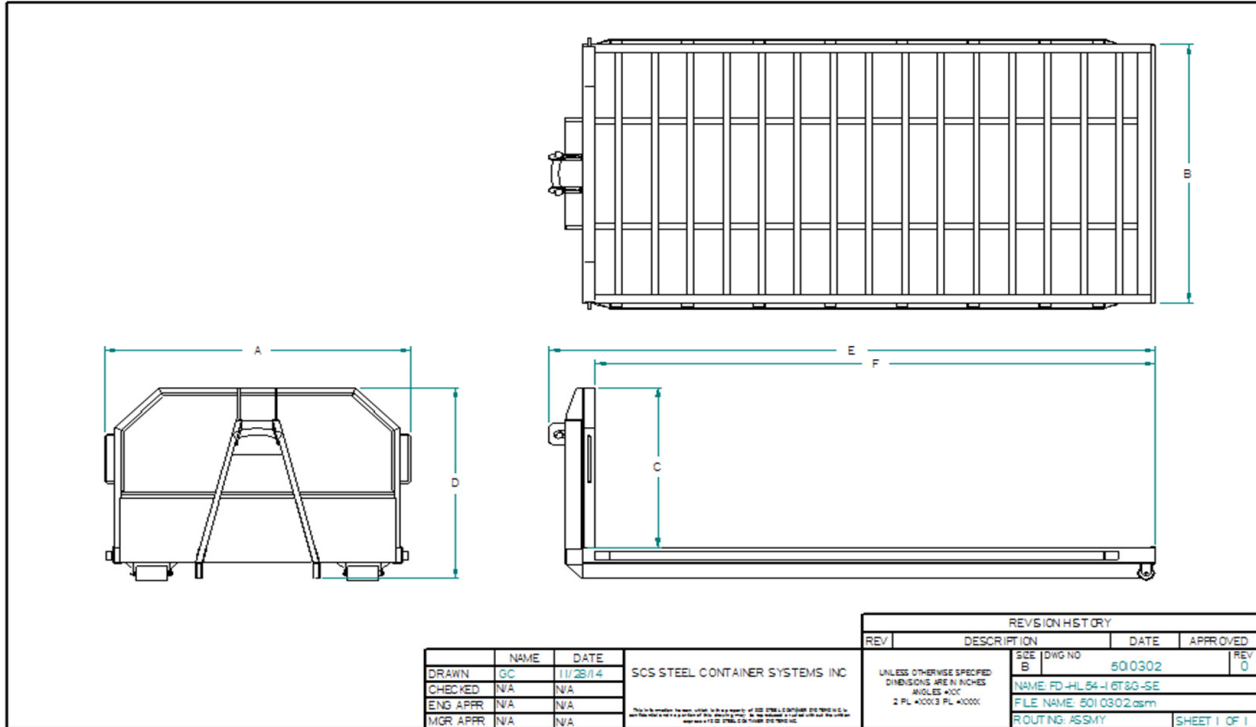

FLAT DECK SIZING CHART

MODEL	A	B	C	D	E	F	WEIGHT
FD-12T&G	102 1/2	97	60	71 5/8	155 1/2	140	1735 lbm
FD-14T&G	102 1/2	97	60	71 5/8	179 1/2	164	1910 lbm
FD-16T&G	102 1/2	97	60	71 5/8	203 1/2	188	2085 lbm
FD-18T&G	102 1/2	97	60	71 5/8	227 1/2	212	2260 lbm
FD-20T&G	102 1/2	97	60	73 5/8	251 1/2	236	2720 lbm
FD-22T&G	102 1/2	97	60	73 5/8	275 1/2	260	2910 lbm
FD-24T&G	102 1/2	97	60	73 5/8	299 1/2	284	3100 lbm

NOTE: MEASUREMENTS ARE IN INCHES
 MEASUREMENTS ARE APPROXIMATE AND MAY VARY OPTION TO OPTION
 CUBIC YARDAGE AND WEIGHTS ARE ROUNDED
 WEIGHTS ARE FOR BASE MODELS ONLY AND DO NOT INCLUDE OPTION WEIGHTS