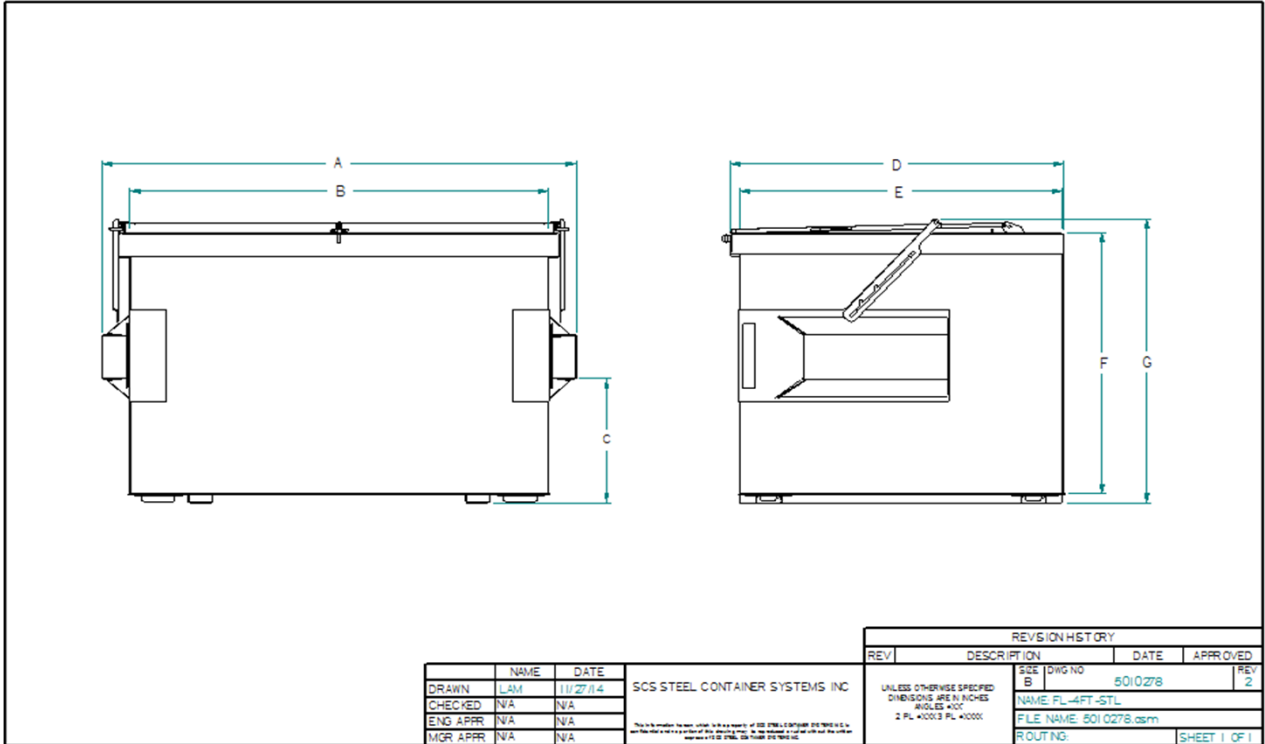

# FRONT LOAD-FLAT TOP SIZING CHART

MODEL	A	B	C	D	E	F	G	CUB. YRDS	WEIGHT
<b>FL-2FT</b>	79 1/4	70	13 3/4	42	36	36	39 1/2	2	565 lbm
<b>FL-3FT</b>	79 1/4	70	22 3/4	46 1/4	40	48	51 3/4	3	660 lbm
<b>FL-4FT</b>	79 1/4	70	22 3/4	55 3/4	54	48	55 3/4	4	775 lbm
<b>FL-6FT</b>	79 1/4	70	31 3/4	71 1/2	64	60	63 3/4	6	1060 lbm

**NOTE:**

MEASUREMENTS ARE IN INCHES  
 MEASUREMENTS ARE APPROXIMATE AND MAY VARY OPTION TO OPTION  
 CUBIC YARDAGE AND WEIGHTS ARE ROUNDED  
 WEIGHTS ARE FOR BASE MODELS ONLY AND DO NOT INCLUDE OPTION WEIGHTS