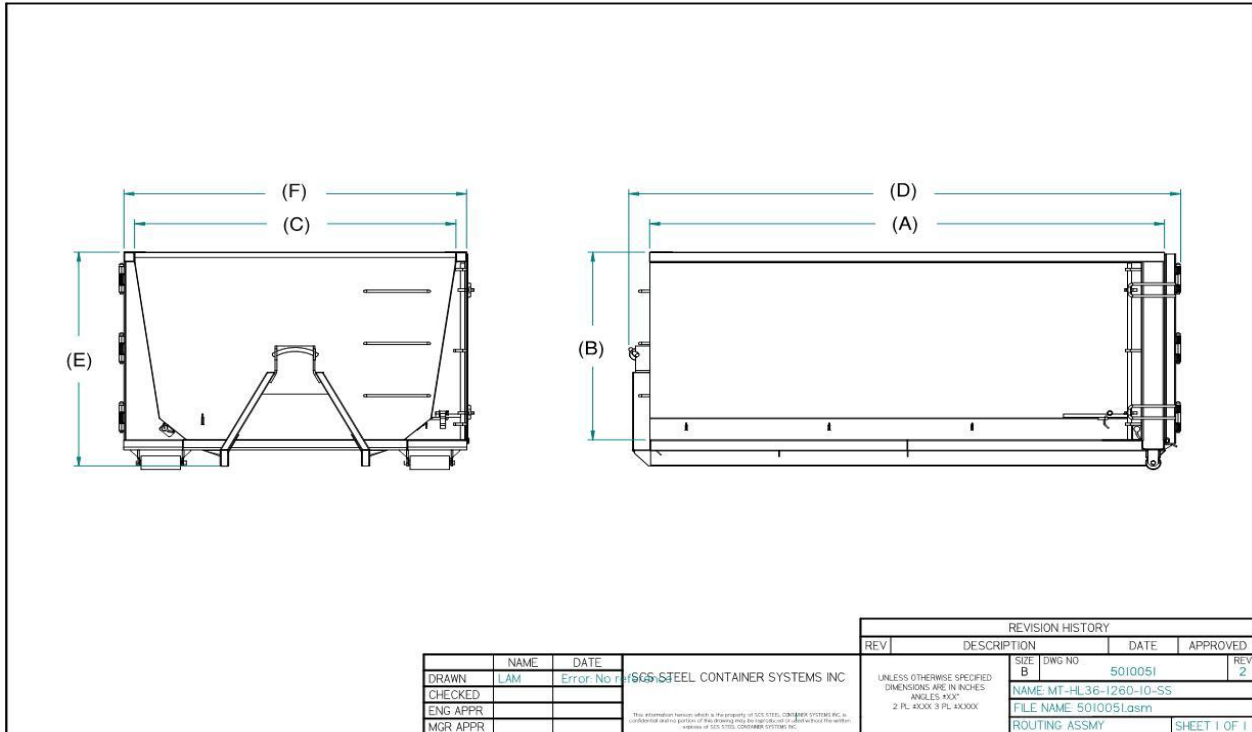

MINI TUB SIZING CHART

MODEL	A	B	C	D	E	F	CUB. YRDS	WEIGHT
MT-1248	144	48	90	155	58	98	12	1980
MT-1260	144	60	90	155	70	98	15	2200
MT-1272	144	72	90	155	82	98	20	2646
MT-1448	168	48	90	179	58	98	14	2200
MT-1460	168	60	90	179	70	98	18	2440
MT-1472	168	72	90	179	82	98	23	2950

NOTE:

MEASUREMENTS ARE IN INCHES
 MEASUREMENTS ARE APPROXIMATE AND MAY VARY OPTION TO OPTION
 CUBIC YARDAGE AND WEIGHTS ARE ROUNDED
 WEIGHTS ARE FOR BASE MODELS ONLY AND DO NOT INCLUDE OPTION WEIGHTS