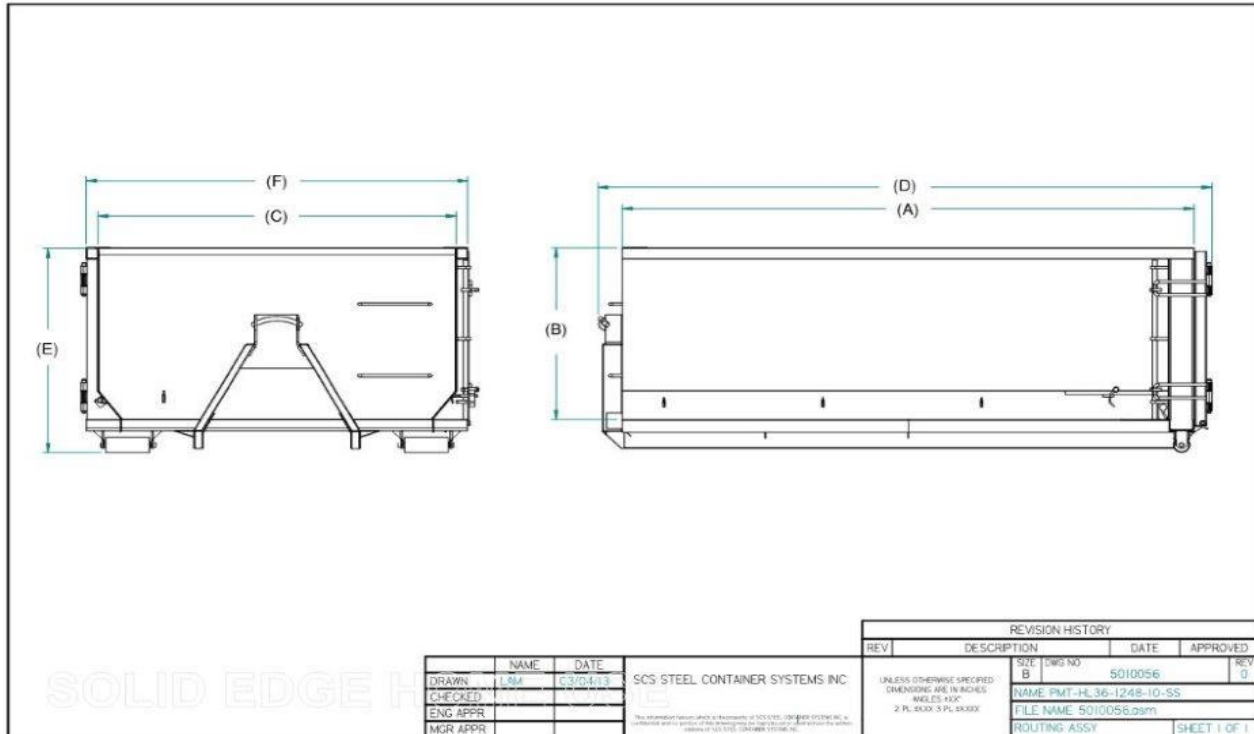

NESTING MINI TUB SIZING CHART

MODEL	A	B	C	D	E	F	CUB. YRDS	WEIGHT
NST-1148	128	48	74	139	58	82	9	2100
NST-1160	128	60	74	139	70	82	12	2450
NST-1172	128	72	74	139	82	82	15	2830
NST-1348	152	48	74	163	58	82	11	2475
NST-1360	152	60	74	163	70	82	15	2750
NST-1372	152	72	74	163	82	82	18	3000

NOTE:

MEASUREMENTS ARE IN INCHES
 MEASUREMENTS ARE APPROXIMATE AND MAY VARY OPTION TO OPTION
 CUBIC YARDAGE AND WEIGHTS ARE ROUNDED
 WEIGHTS ARE FOR BASE MODELS ONLY AND DO NOT INCLUDE OPTION WEIGHTS